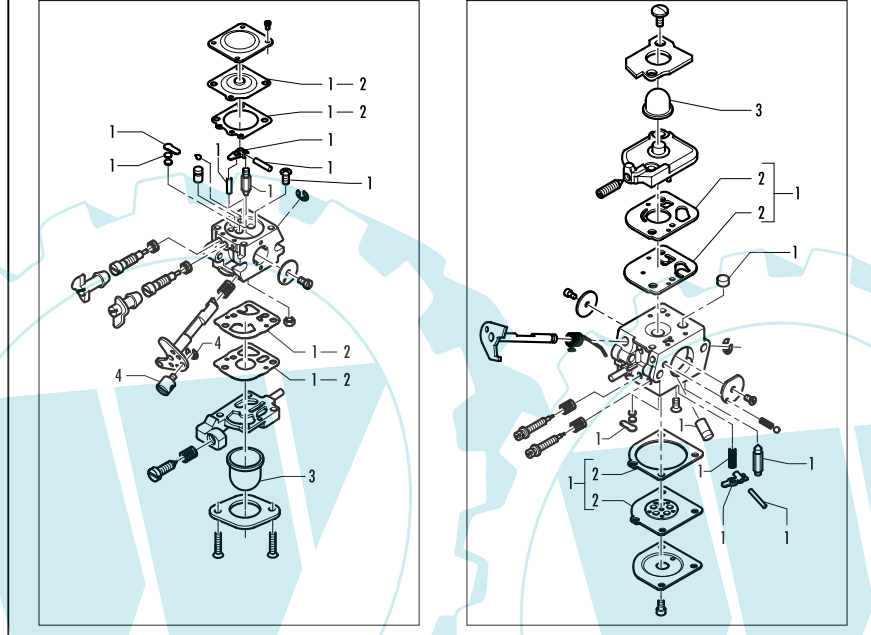

brand	MCCULLOCH

date	MAY/03	SHEET 1/4

Model	Prefix
CABRIO 291	02

Product number
953900445

FIGURE 4

WALBRO WT 547

ZAMA C1Q M38