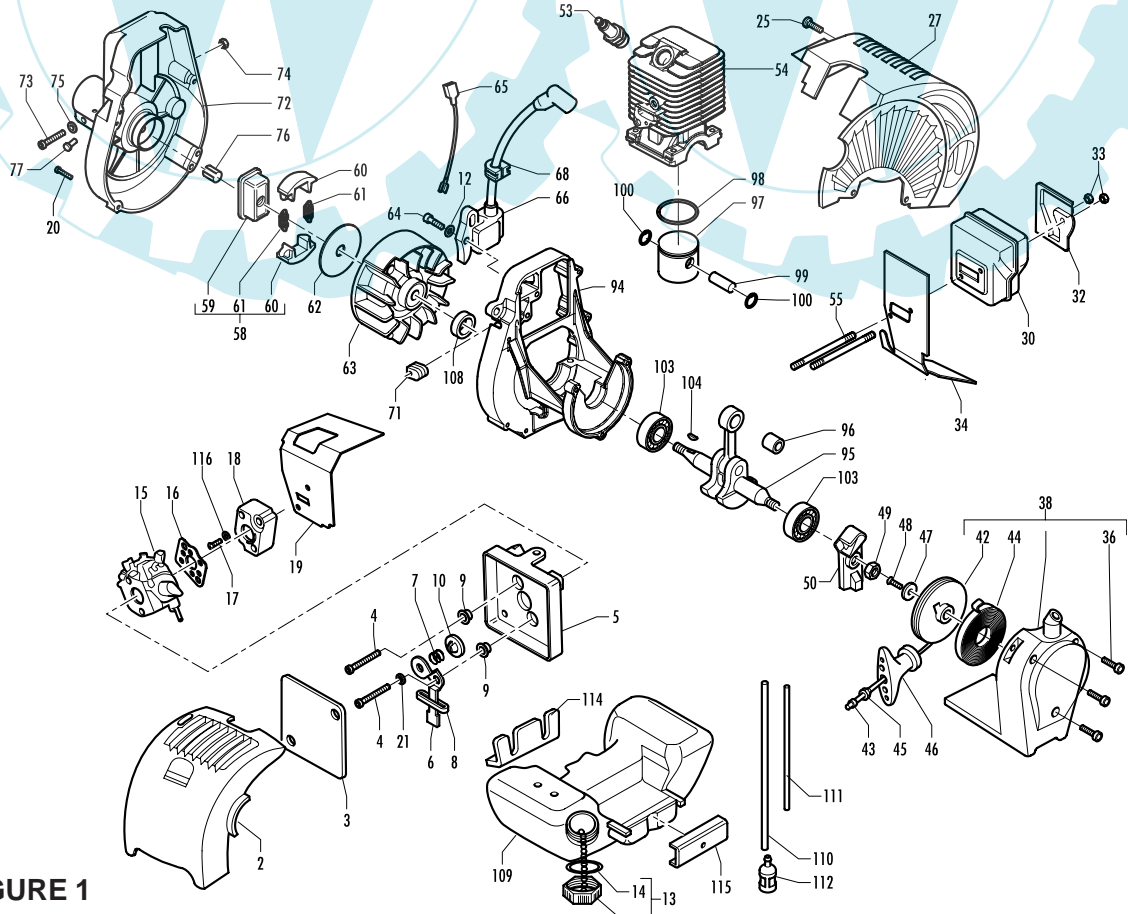

brand	MCCULLOCH

date	MAY/03	SHEET 1/4

Model	Prefix
CABRIO 291	02

Product number
953900445

FIGURE 1